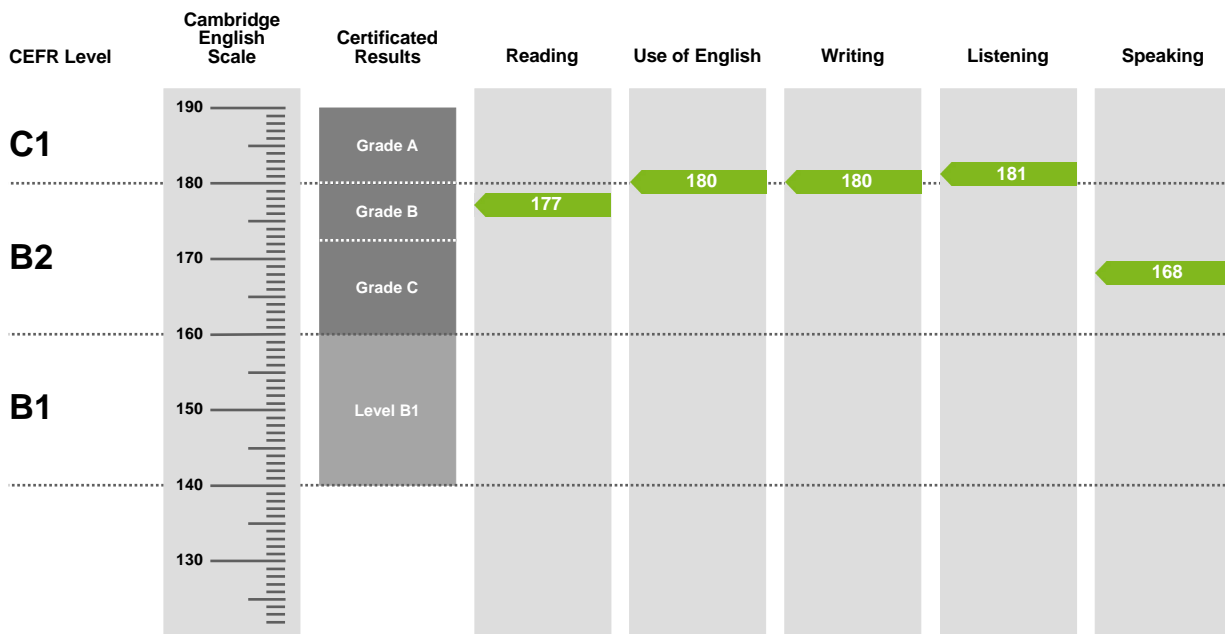

Result

Pass at Grade B

Overall Score

177

CEFR Level

B2

The First Certificate in English (FCE) is an examination targeted at Level B2 in the Council of Europe's Common European Framework of Reference.

Candidates achieving Grade A (between 180 and 190 on the Cambridge English Scale) receive the First Certificate in English stating that they have demonstrated ability at Level C1. Candidates achieving Grade B or Grade C (between 160 and 179 on the Cambridge English Scale) receive the First Certificate in English at Level B2.

Candidates whose performance is below Level B2, but falls within Level B1 (between 140 and 159 on the Cambridge English Scale), receive a Cambridge English certificate stating that they have demonstrated ability at Level B1.